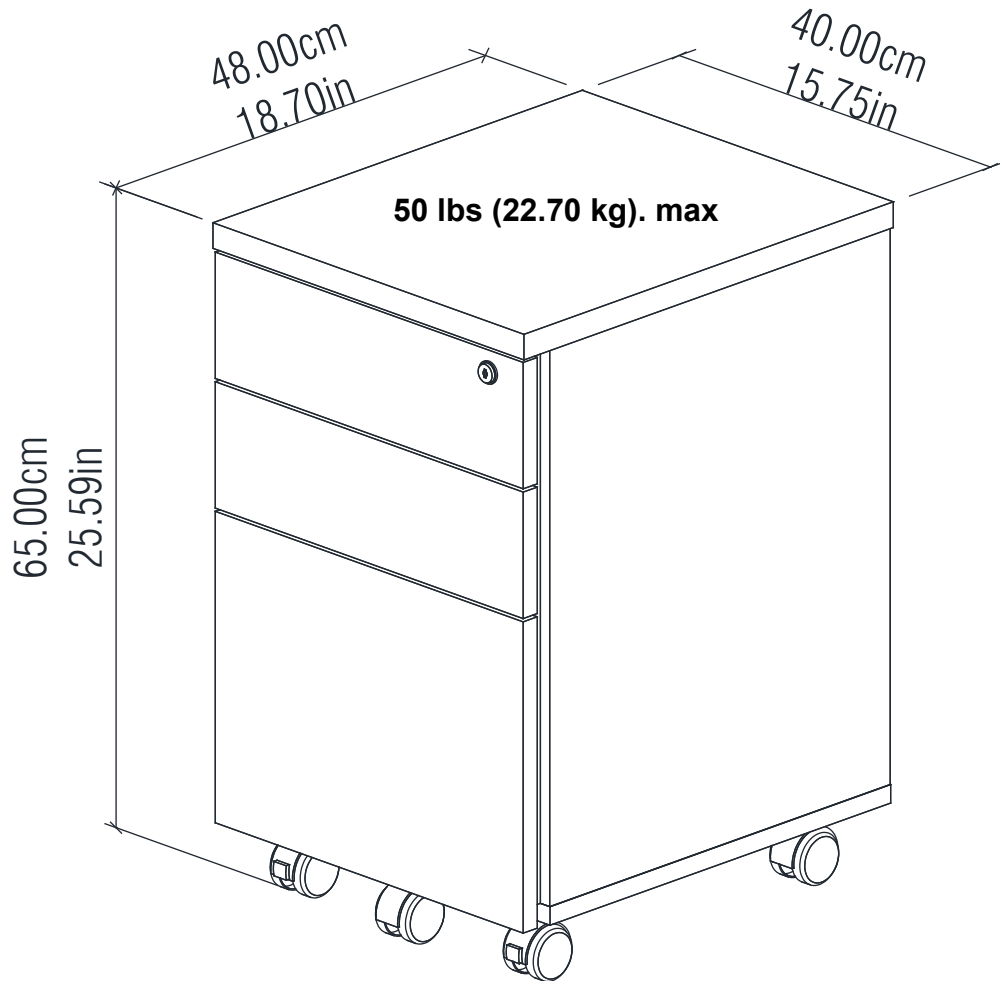

# 9294096COM - AX1 Mobile File

Finish: Colombia Walnut + Livorno Beech

Wood Breakdown: 95%  
Total storage: 1.513 Cubic Feet

Overall Product Size:  
15.75in (W) x 18.70in (D) x 25.59in (H)  
40.00cm (W) x 47.50cm (D) x 65.00cm (H)

Maximum Weight Capacities  
Unit Weight: 71.50 lbs (32.50 kg)