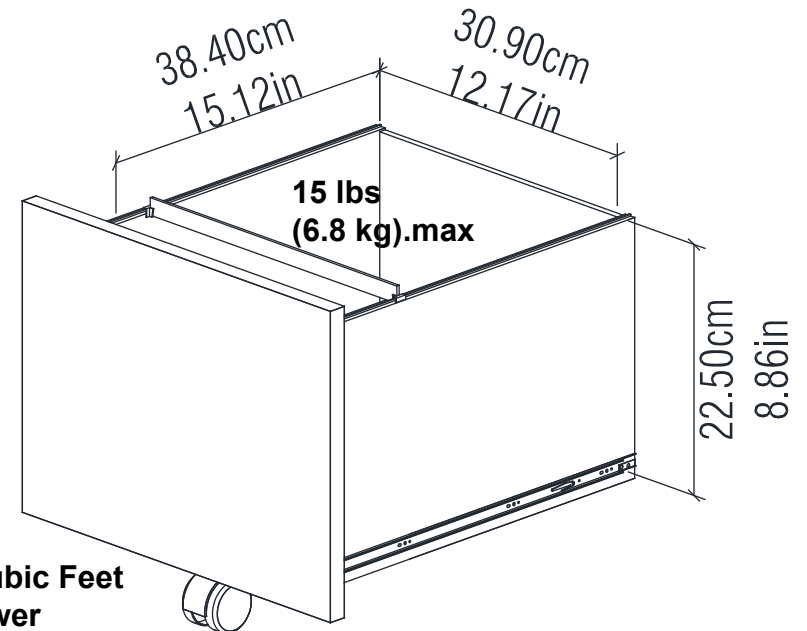

# 9294096COM - AX1 Mobile File

Finish: Colombia Walnut + Livorno Beech

Wood Breakdown: 95%  
Total storage: 1.513 Cubic Feet

Overall Product Size:  
15.75in (W) x 18.70in (D) x 25.59in (H)  
40.00cm (W) x 47.50cm (D) x 65.00cm (H)

Maximum Weight Capacities  
Unit Weight: 71.50 lbs (32.50 kg)