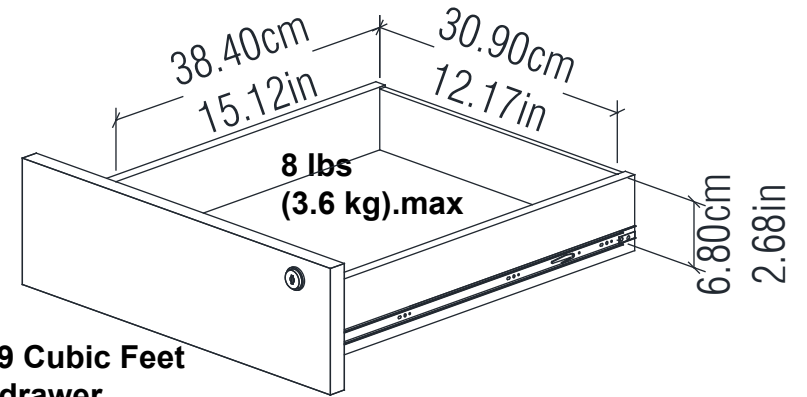

# 9294096COM - AX1 Mobile File

Finish: Colombia Walnut + Livorno Beech

Wood Breakdown: 95%  
Total storage: 1.513 Cubic Feet

Overall Product Size:  
15.75in (W) x 18.70in (D) x 25.59in (H)  
40.00cm (W) x 47.50cm (D) x 65.00cm (H)

Maximum Weight Capacities  
Unit Weight: 71.50 lbs (32.50 kg)